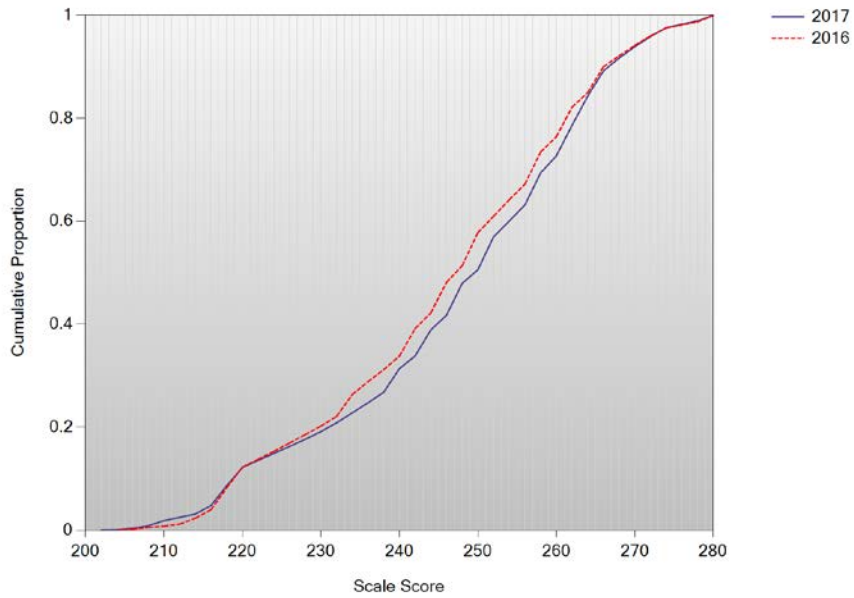

Cumulative Scale Score Distributions: Mathematics Grade 10

**Figure O-3. 2017 Legacy MCAS: Cumulative Distribution Plot
– Science Grade 5**

**Figure O-4. 2017 Legacy MCAS: Cumulative Distribution Plot
– Science Grade 8**

**Figure O-5. 2017 Legacy MCAS: Cumulative Distribution Plot
– Biology Grade HS**

**Figure O-6. 2017 Legacy MCAS: Cumulative Distribution Plot
– Chemistry Grade HS**

**Figure O-7. 2017 Legacy MCAS: Cumulative Distribution Plot
– Introductory Physics Grade HS**

Cumulative Scale Score Distributions: Introductory Physics Grade 10

**Figure O-8. 2017 Legacy MCAS: Cumulative Distribution Plot
– Technology and Engineering Grade HS**

Cumulative Scale Score Distributions: Technology and Engineering Grade 10