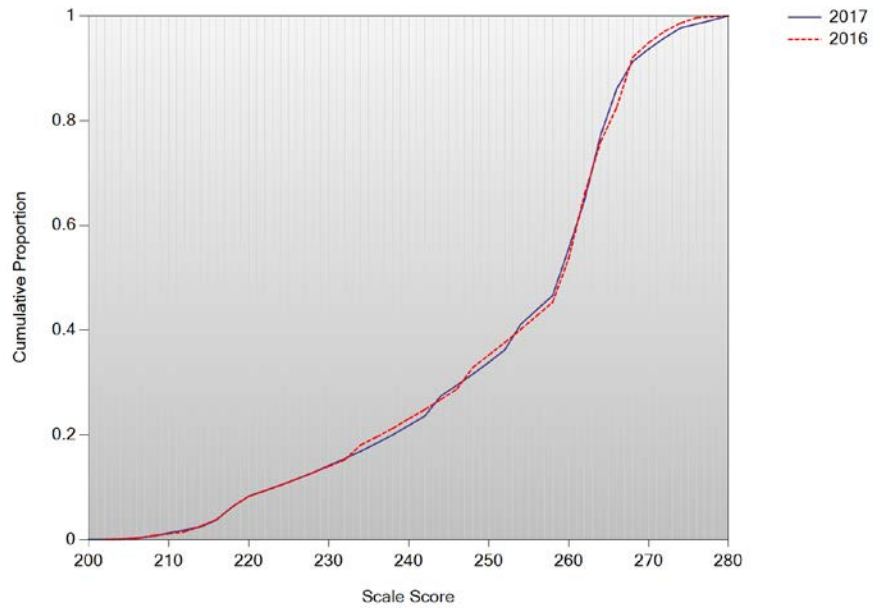

APPENDIX O

SCALED SCORE DISTRIBUTIONS

**Figure O-1. 2017 Legacy MCAS: Cumulative Distribution Plot
– ELA Grade 10**

Cumulative Scale Score Distributions: English Language Arts Grade 10

**Figure O-2. 2017 Legacy MCAS: Cumulative Distribution Plot
– Mathematics Grade 10**

Cumulative Scale Score Distributions: Mathematics Grade 10

**Figure O-3. 2017 Legacy MCAS: Cumulative Distribution Plot
– Science Grade 5**

**Figure O-4. 2017 Legacy MCAS: Cumulative Distribution Plot
– Science Grade 8**

**Figure O-5. 2017 Legacy MCAS: Cumulative Distribution Plot
– Biology Grade HS**

**Figure O-6. 2017 Legacy MCAS: Cumulative Distribution Plot
– Chemistry Grade HS**

**Figure O-7. 2017 Legacy MCAS: Cumulative Distribution Plot
– Introductory Physics Grade HS**